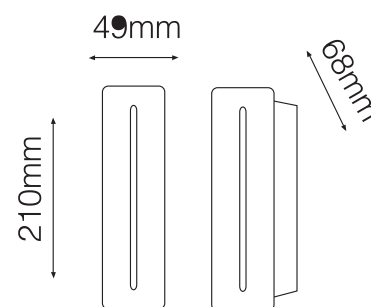

Aluminium Die-Cast

Types

Recessed

Single Line Diagram

Light Distribution

Direct

CRI ≥ 80/90

RAY

Product Order Code	System Power	Dimensions
1788	3W	L=210mm, W=49mm H=68mm

Order Options

CCT (Colour Temperature)

2700K
3000K
4000K

CRI

>80
>90

Beam Angle

15°